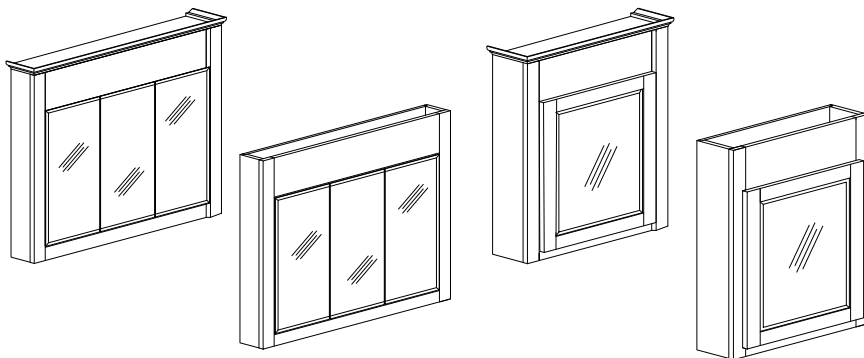

OTHER KEY UPDATES

VANITY OUTLET DRAWER (VOD18)

TRIVIEWS AND MEDICINE CABINETS WITH LIGHT PANEL

WALL MOUNT WITH PLUMBING DRAWER (LINEA SERIES)

UPDATED LITERATURE!

IMPORTANT DATES

Thursday, April 3rd, 2025 10:00 AM CDT