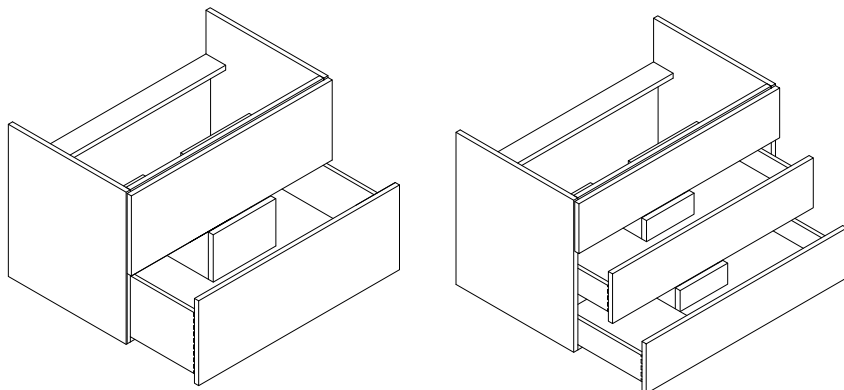

OTHER KEY UPDATES

VANITY OUTLET DRAWER (VOD18)

TRIVIEWS AND MEDICINE CABINETS WITH LIGHT PANEL

WALL MOUNT WITH PLUMBING DRAWER (LINEA SERIES)

UPDATED LITERATURE!

IMPORTANT DATES

Thursday, April 3rd, 2025 10:00 AM CDT