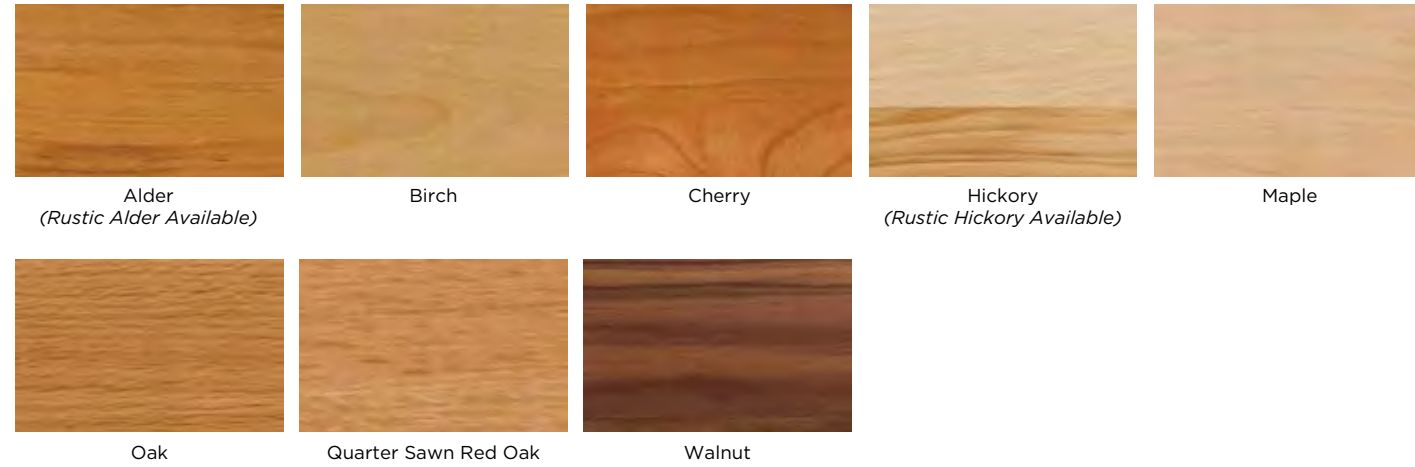

STANDARD OVERLAY Available in Kitchen+ Only.

Price Code A

EMBASSY
Oak/Toffee

Price Code A

FAIRVIEW
Alder/Shoreline

Price Code A

SHERWOOD
Hickory/Toffee

CONTEMPORARY FULL OVERLAY Available in Elan Only.

Price Code B

JOSS
Skye

Price Code B

RIDLEY
Midnight Matte

Price Code B

SOLITAIRE
White Laminate

Price Code B

SULLIVAN
Haze Matte

Price Code F

DAHLIA
Bronze Ion Wired Glass Foil

Price Code F

FREYA
Sage Reflekt High Gloss Acrylic

door style Ashton
species Paintable
finish Cloud

door style Ashton
species Walnut
finish Toffee

WOOD & COLOR

WOOD SPECIES OPTIONS *(Shown in Natural.)*

STAIN FINISH OPTIONS *(Shown on Birch Wood.)*

WOOD & COLOR, FOILS, GLAZES

PAINT OPTIONS All paints are available on Maple, Paintable, or Oak.

FOIL OPTIONS (ELAN ONLY)