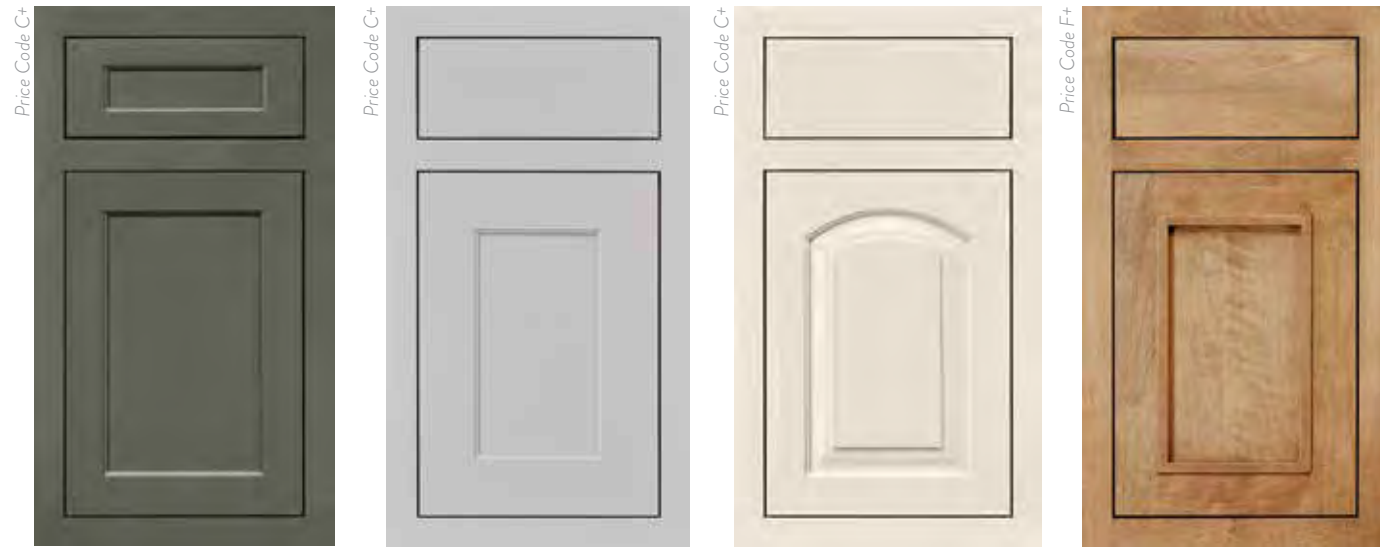

CLARKSON Paintable/White *Inset*
CRAFTWOOD Hickory/Dawn *Inset*
DAWSON Cherry/Mineral *Inset*
DELANEY Paintable/Cloud *Inset*

EDGEWOOD Paintable/White *Inset*
EMERSON Walnut/Dawn *Beaded Inset*
HUNTINGTON Paintable/Graphite *Inset*
HUTTON Birch/Kodiak *Beaded Inset*

INSET/BEADED INSET Available in Kitchen+ Only.

KINGSTON 3 Birch/Graphite *Inset*
LEXINGTON Paintable/Sailcloth *Inset*
LEXINGTON 3 Cherry/Shale *Inset*
MONTEREY Cherry/Chinchilla *Inset*

NORTHBROOK Paintable/Grove *Inset*
OXFORD 3 Paintable/Lighthouse *Inset*
PALERMO Paintable/Eggshell *Inset*
PORTLAND Birch/Driftwood *Inset*