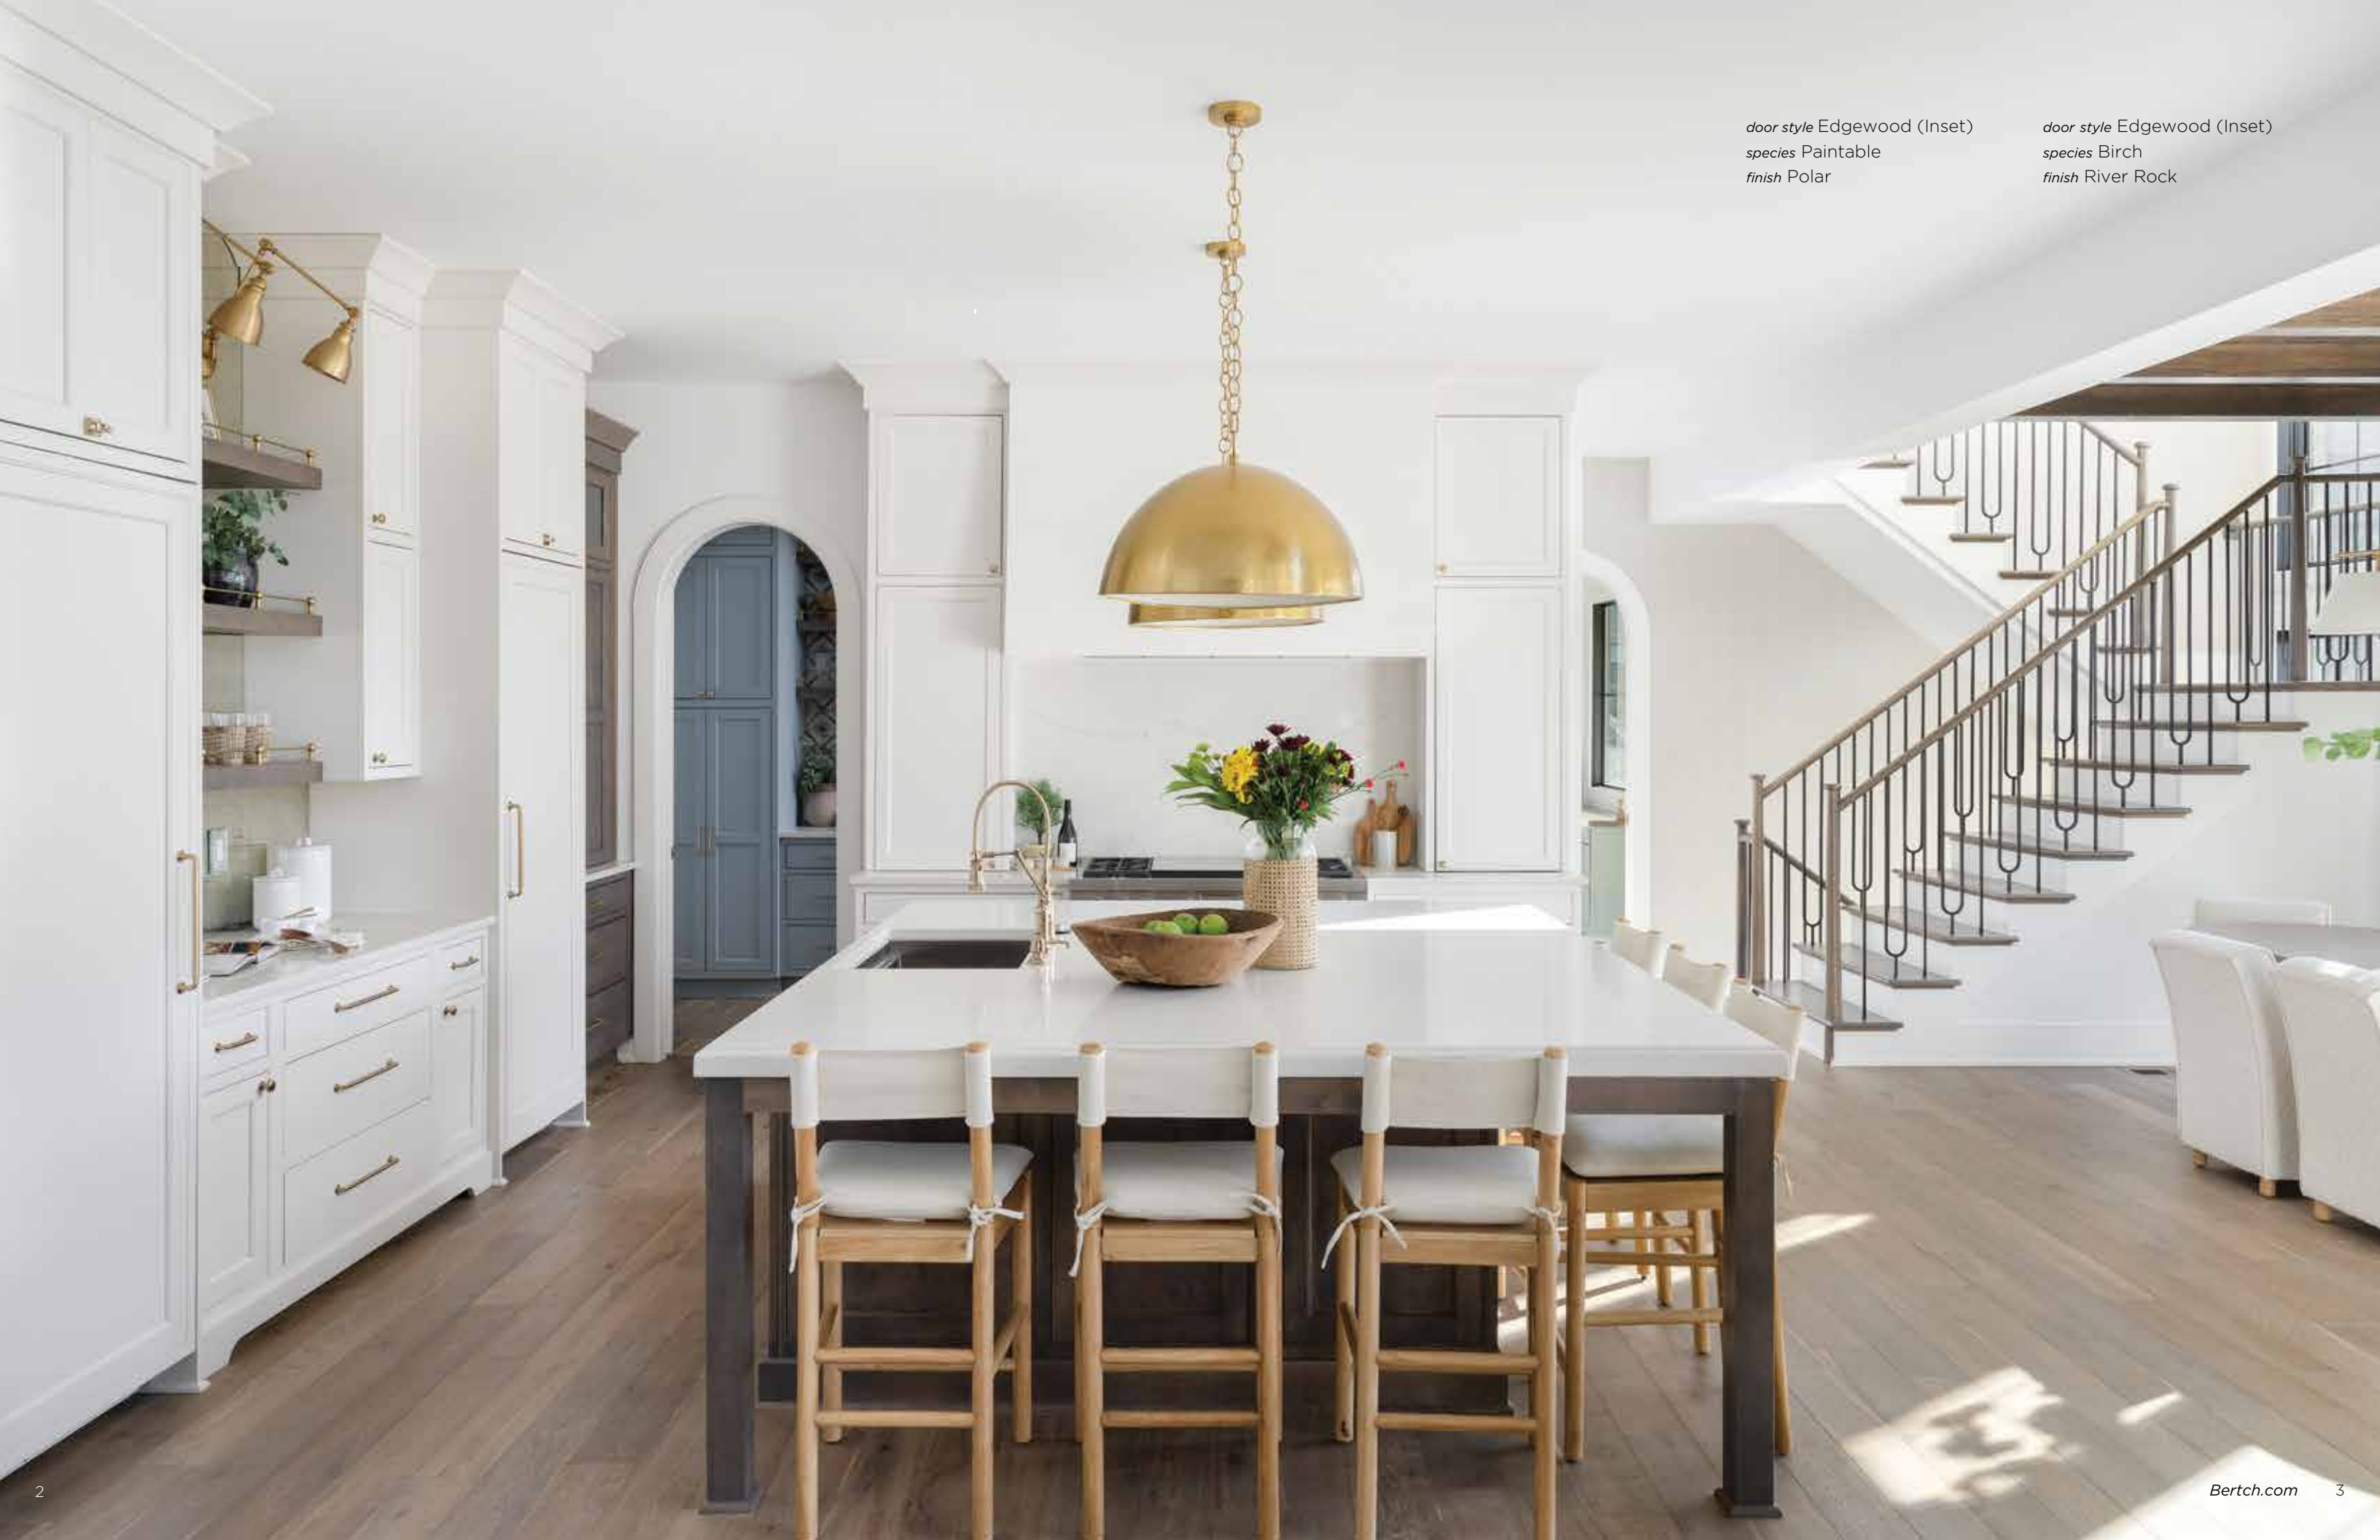

 Bertch®

ELAN & KITCHEN+

door style Edgewood (Inset)
species Paintable
finish Polar

door style Edgewood (Inset)
species Birch
finish River Rock

door style Portland
species Paintable
finish Loft

*door style Ashton
species Paintable
finish Cloud*