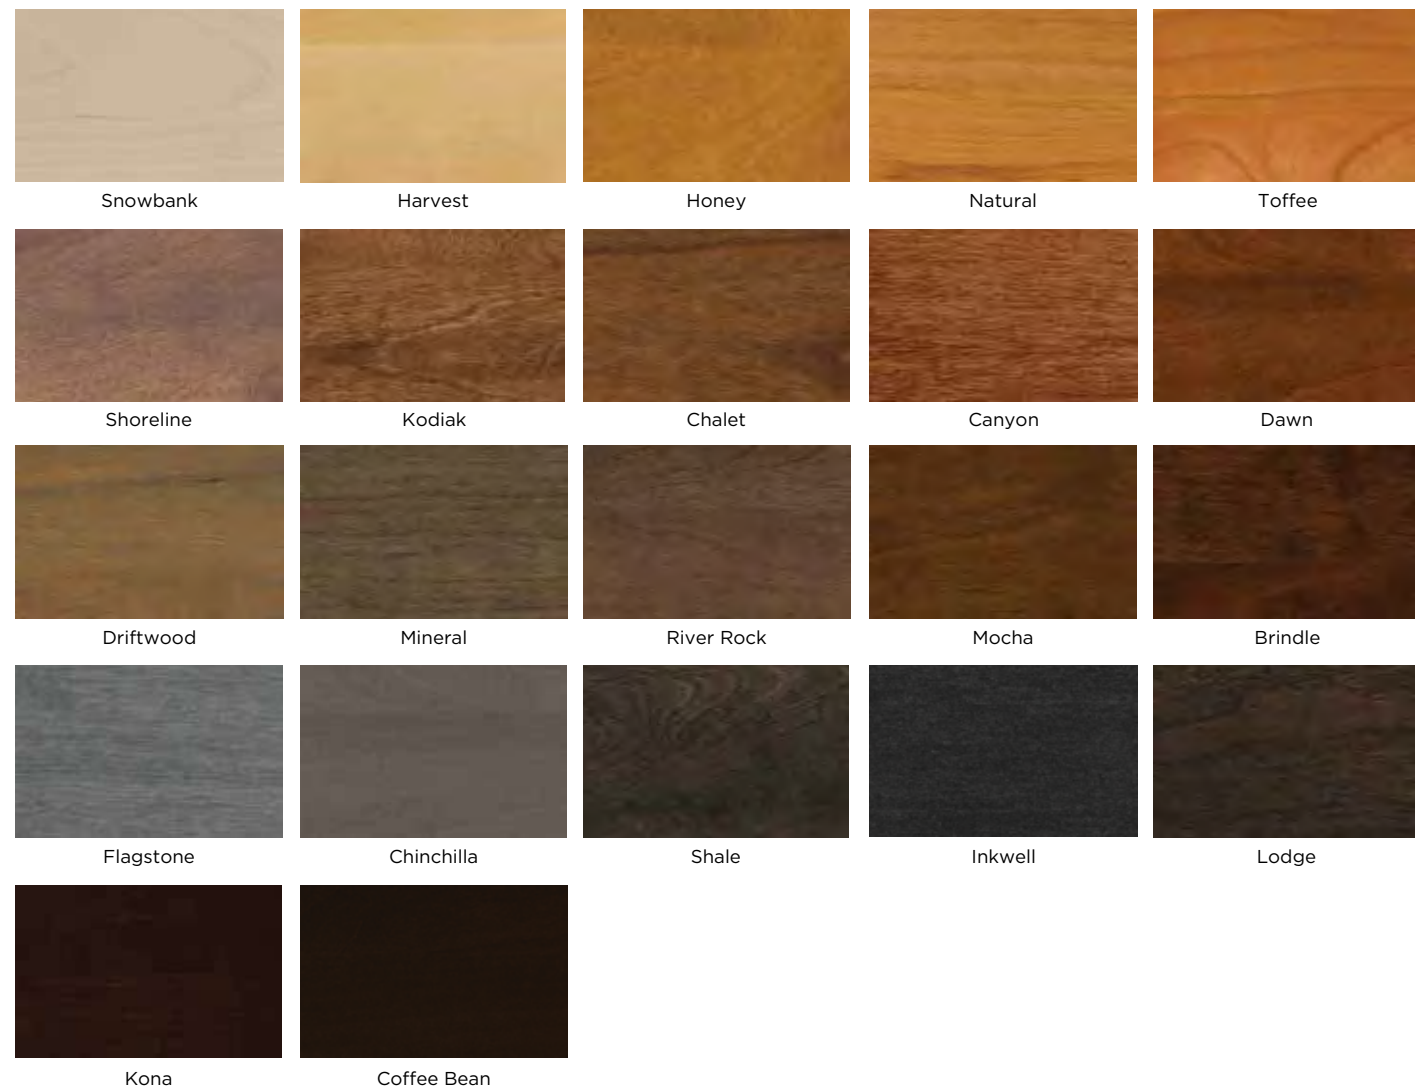

QUINCY Paintable/Spruce *Inset*
QUINCY 3 Paintable/Smoke *Inset*
ROYALE Paintable/Harbor *Beaded Inset*
SAWYER Paintable/Olive *Inset*

INSET/BEADED INSET Available in Kitchen+ Only.

STANFORD Cherry/Toffee/Brushed Black Glaze *Inset*
VENICE Paintable/Dune *Inset*
VERONA Birch/White/Soft Grey Glaze *Inset*
VERONA 3 Paintable/Loft *Inset*

Price Code B

JOSS
Skye

Price Code B

RIDLEY
Midnight Matte

Price Code B

SOLITAIRE
White Laminate

Price Code B

SULLIVAN
Haze Matte

Price Code F

DAHLIA
Bronze Ion Wired Glass Foil

Price Code F

FREYA
Sage Reflekt High Gloss Acrylic

door style Ashton
species Paintable
finish Cloud

door style Ashton
species Walnut
finish Toffee

WOOD & COLOR

WOOD SPECIES OPTIONS *(Shown in Natural.)*

STAIN FINISH OPTIONS *(Shown on Birch Wood.)*

WOOD & COLOR, FOILS, GLAZES

PAINT OPTIONS All paints are available on Maple, Paintable, or Oak.

FOIL OPTIONS (ELAN ONLY)