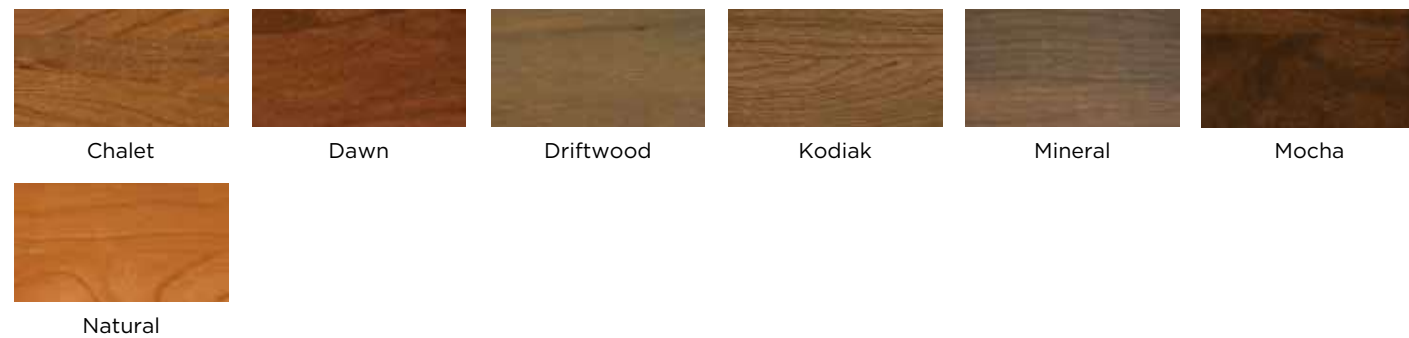

 Bertch®

MARKETPLACE

door style Quincy 3
species Birch
finish Shale

door style Lexington
species Birch
finish Driftwood

door style Lexington
species Paintable
finish White, Indigo

DOOR STYLES

FULL OVERLAY

door style Quincy
 species Paintable
 finish Lighthouse

Price Code A		Price Code A		Price Code A		Price Code A	
	BROOKSIDE <i>Alder/Dawn</i>		EMBASSY <i>Birch/Shale</i>		MORGAN <i>Paintable/Loft</i>		SHERWOOD <i>Hickory/Toffee</i>

door style Quincy
species Paintable
finish White

door style Quincy
species Birch
finish Shoreline

ALDER/RUSTIC ALDER Stain Finish Options

BIRCH Stain Finish Options

CHERRY Stain Finish Options

HICKORY/RUSTIC HICKORY Stain Finish Options

MAPLE Stain Finish Options

OAK Stain Finish Options

PAINT/PAINABLE SPECIES Color Options

FOIL (Joss, Ridley, and Sullivan Door Styles Only)

*door style Quincy 3
species Paintable
finish White*

ACCESSORIES

Pull-Out Tray Divider

Lazy Susan