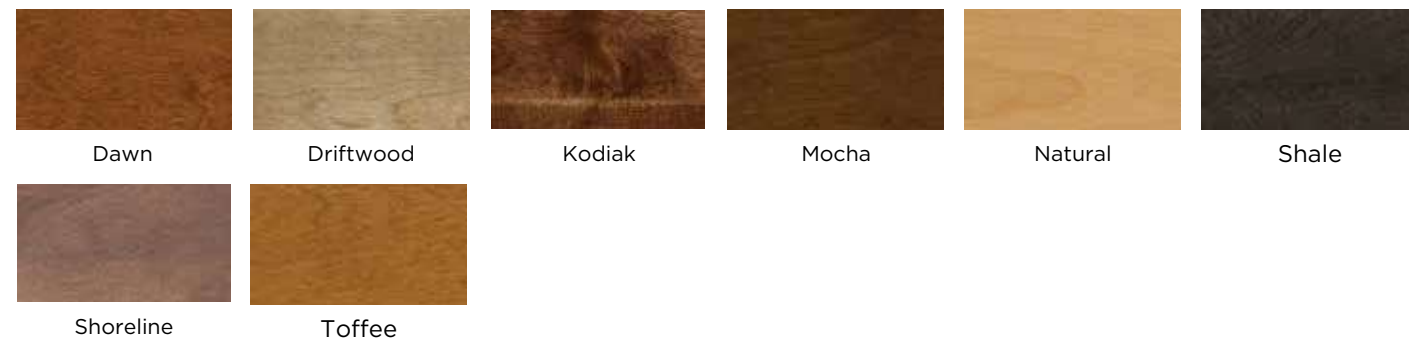

 Bertch®

MARKETPLACE

door style Quincy 3
species Birch
finish Shale

door style Lexington
species Birch
finish Driftwood

door style Lexington
species Paintable
finish White, Indigo

DOOR STYLES

FULL OVERLAY

door style Quincy
 species Paintable
 finish Lighthouse

DOOR STYLES

CONTEMPORARY FULL OVERLAY Available in Foil only.

Price Code B		Price Code B		Price Code B	
	JOSS <i>Black Matte Foil</i>		RIDLEY <i>White Matte Foil</i>		SULLIVAN <i>Haze Matte Foil</i>

STANDARD OVERLAY

Price Code A		Price Code A		Price Code A		Price Code A	
	BROOKSIDE <i>Alder/Dawn</i>		EMBASSY <i>Birch/Shale</i>		MORGAN <i>Paintable/Loft</i>		SHERWOOD <i>Hickory/Toffee</i>

door style Quincy
species Paintable
finish White

door style Quincy
species Birch
finish Shoreline

ALDER/RUSTIC ALDER Stain Finish Options

BIRCH Stain Finish Options

CHERRY Stain Finish Options

HICKORY/RUSTIC HICKORY Stain Finish Options

MAPLE Stain Finish Options